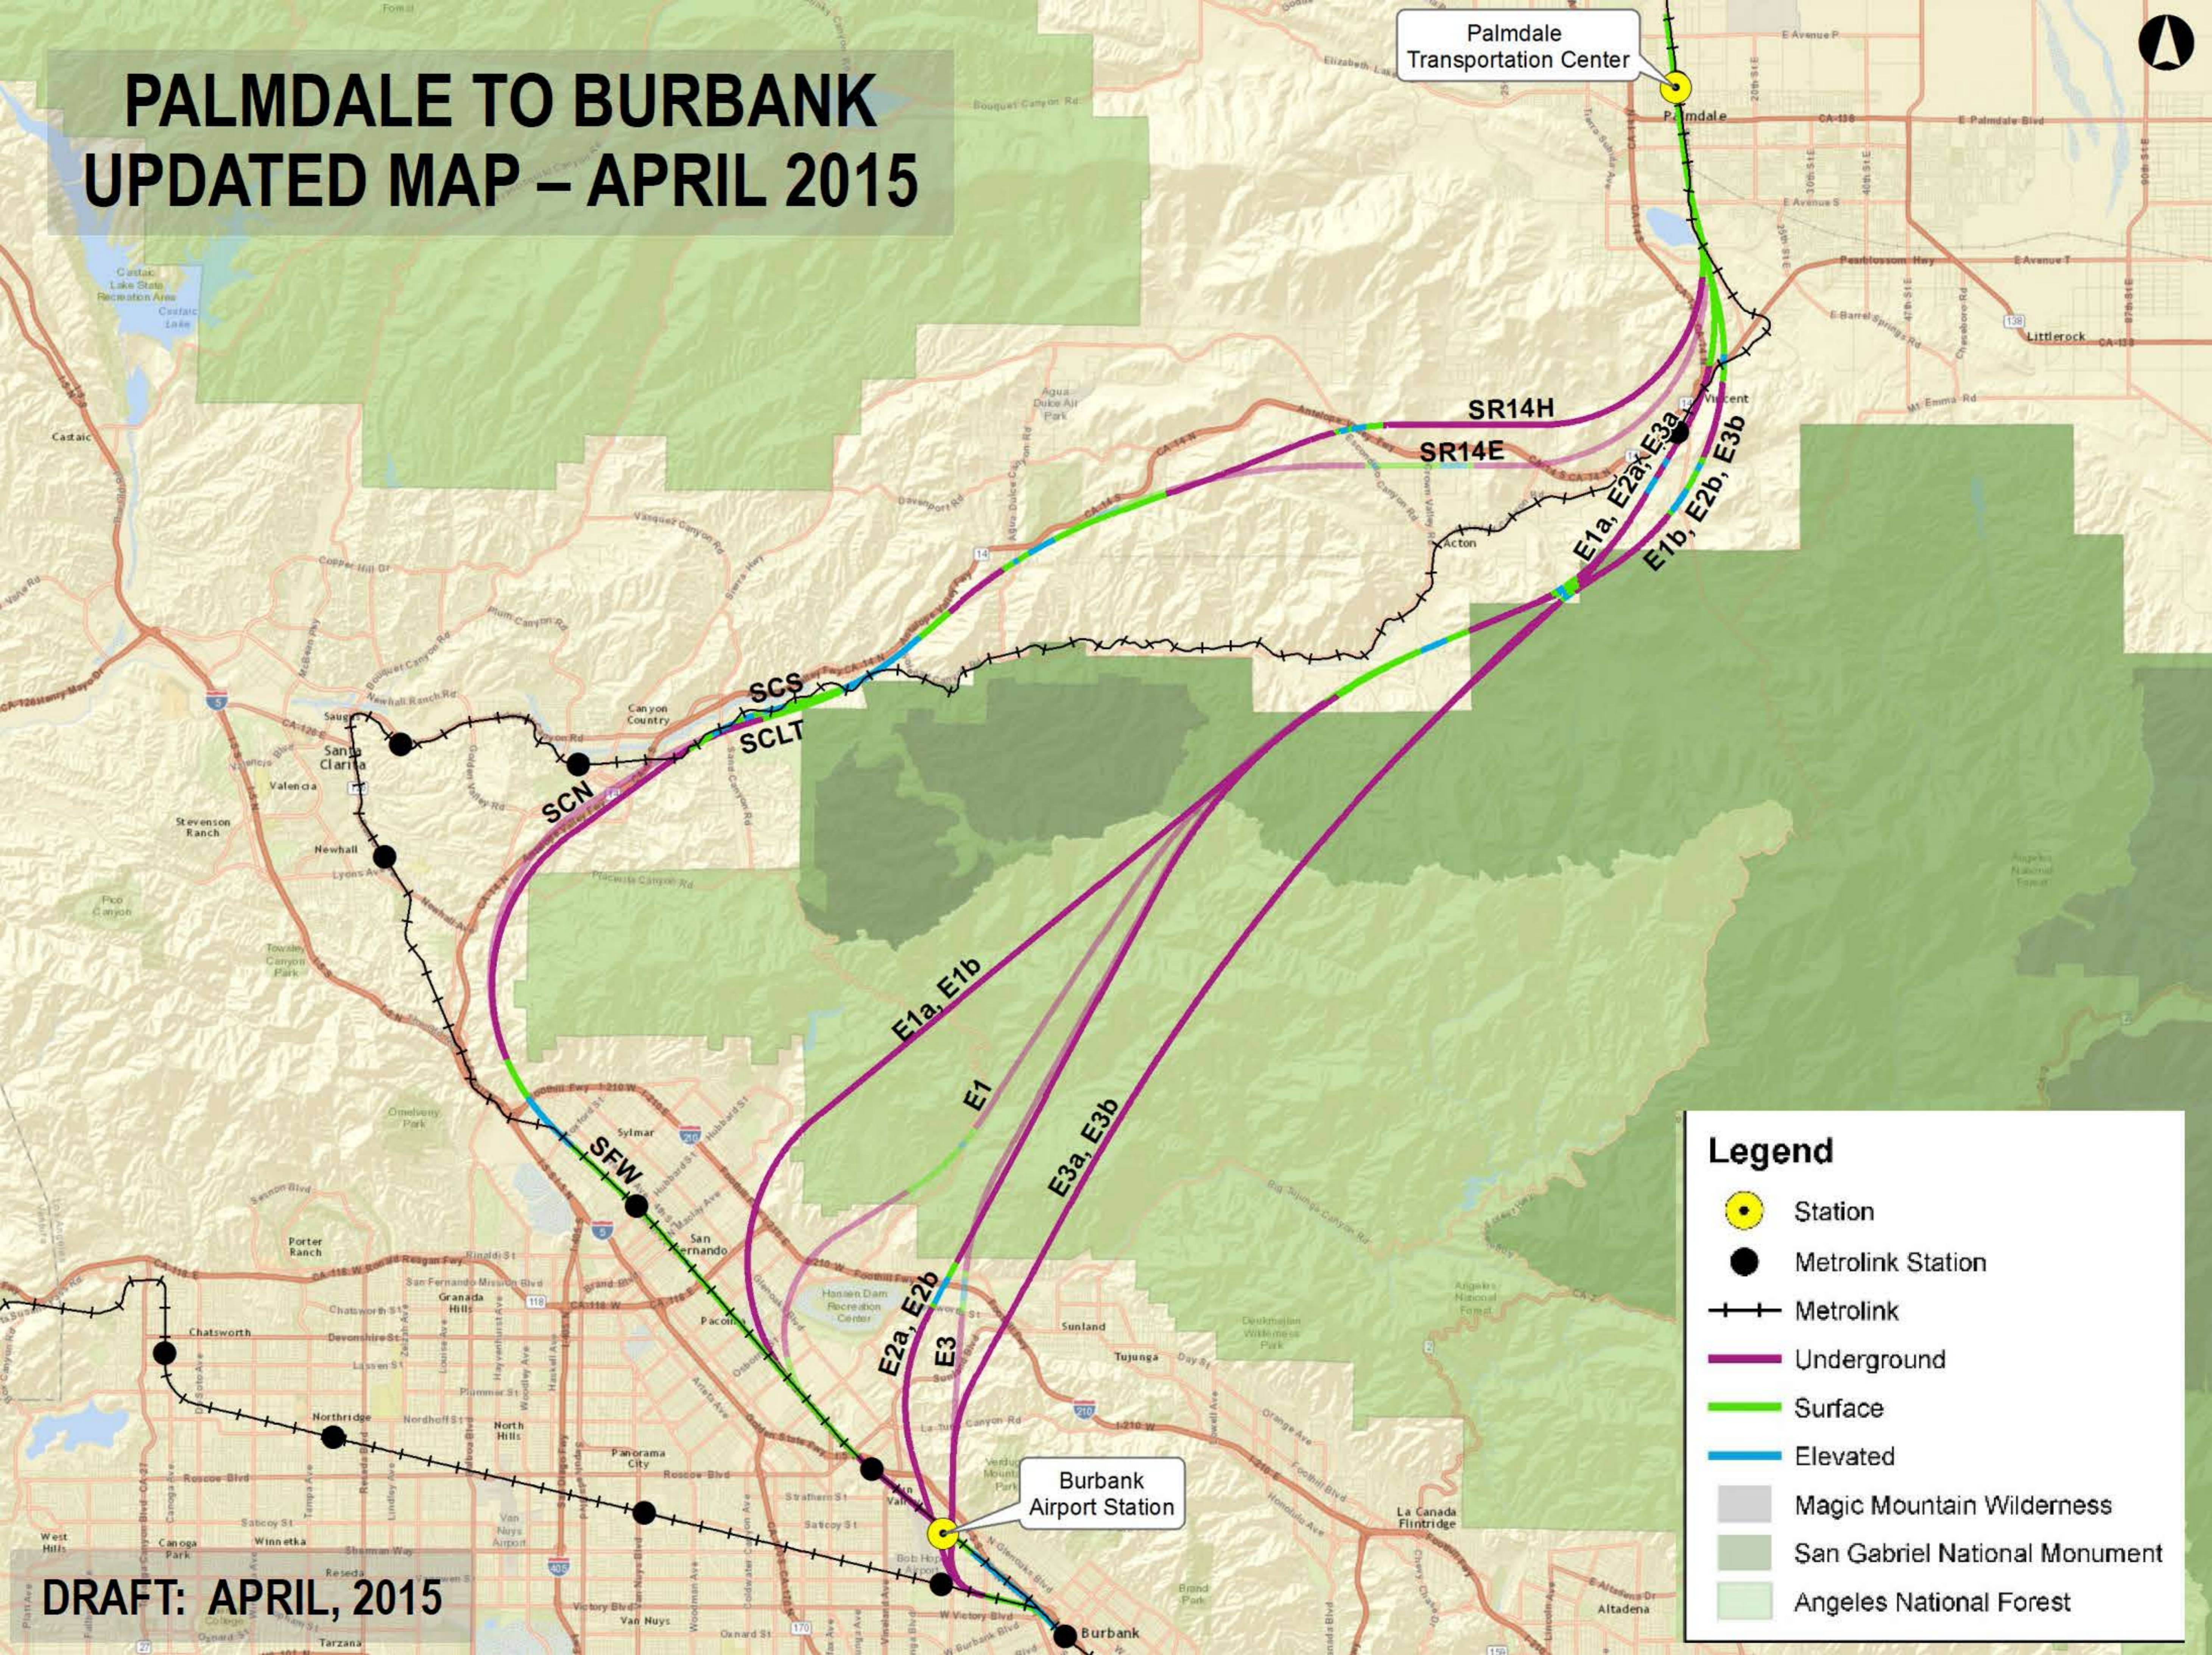

PALMDALE TO BURBANK UPDATED MAP – APRIL 2015

Palmdale
Transportation Center

Burbank
Airport Station

Legend

- Station
- Metrolink Station
- Metrolink
- Underground
- Surface
- Elevated
- Magic Mountain Wilderness
- San Gabriel National Monument
- Angeles National Forest